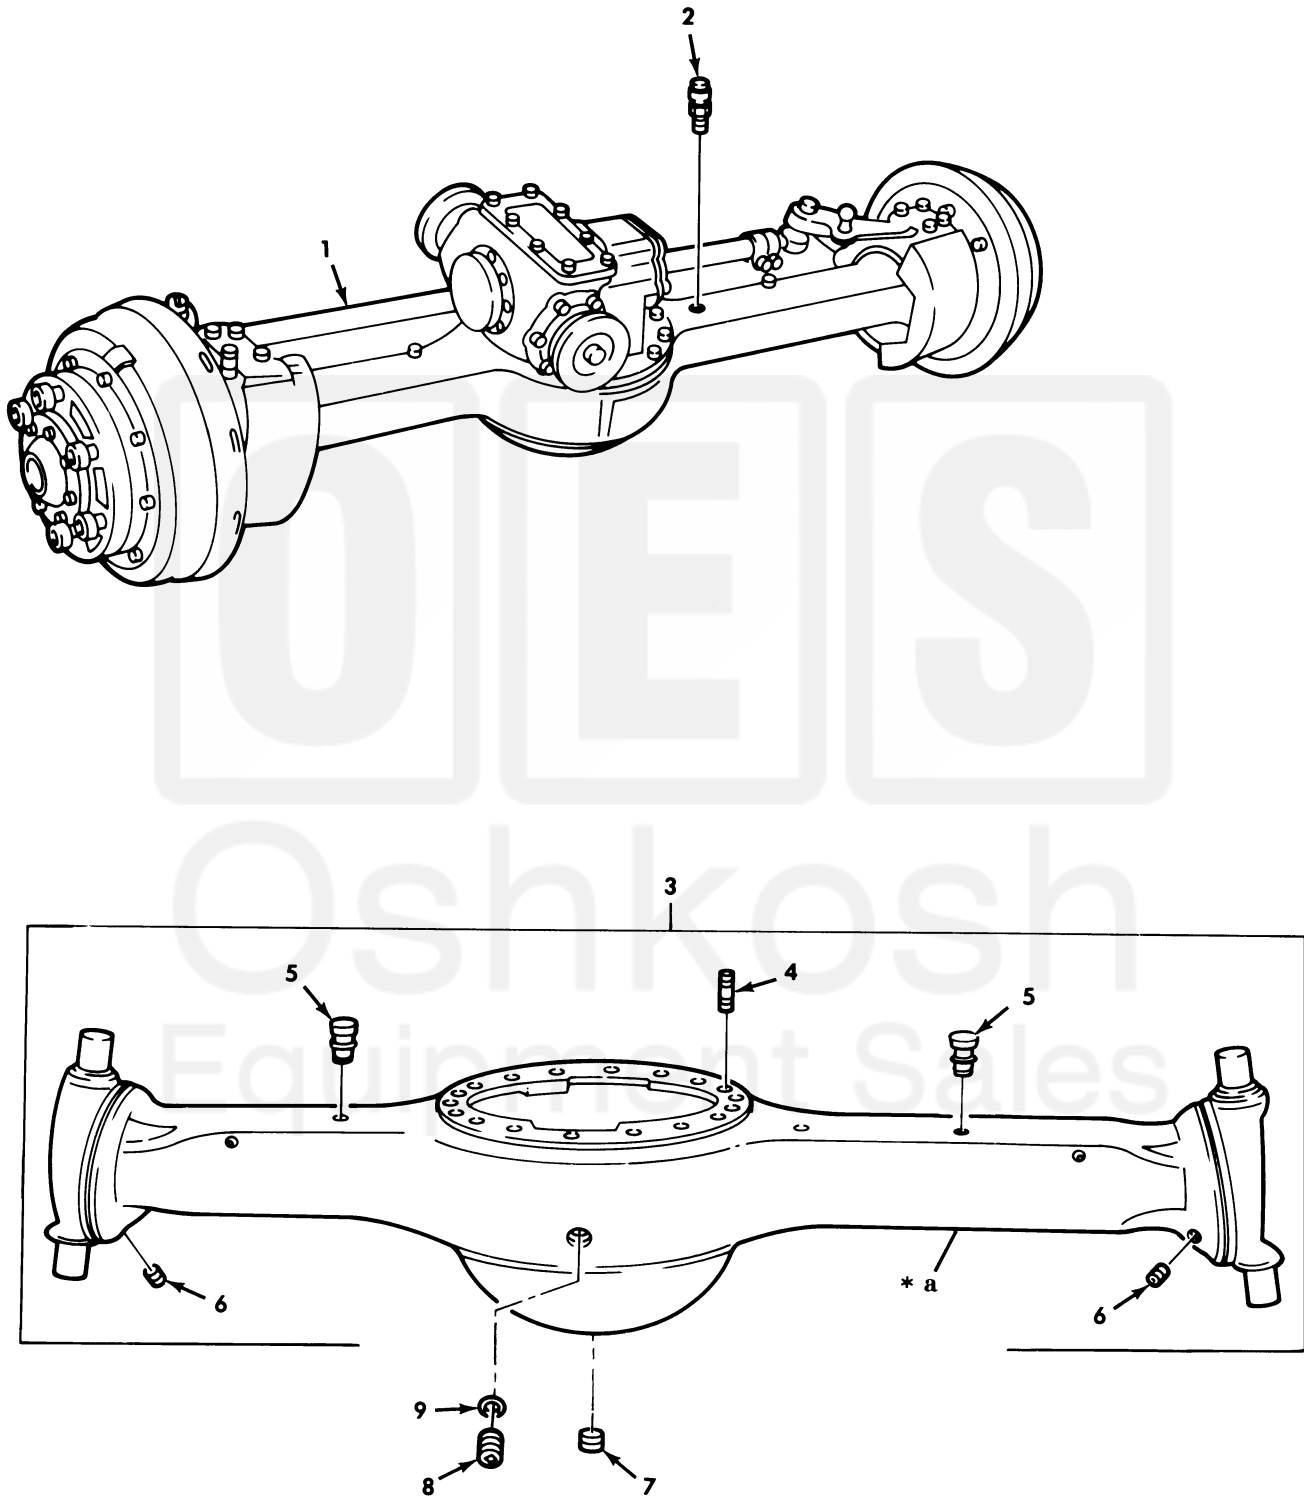

UNIT, DIRECT SUPPORT, AND GENERAL SUPPORT MAINTENANCE
REPAIR PARTS AND SPECIAL TOOLS LIST
TRUCK, 5-TON, 6X6, M809 SERIES TRUCKS (DIESEL)

* a PART OF ITEM 3

Figure 153. Front Axle Assembly and Axle Housing Assembly.

(1) ITEM NO	(2) SMR CODE	(3) NSN	(4) CAGEC	(5) PART NUMBER	(6) DESCRIPTION AND USABLE ON CODE (UOC)	(7) QTY
GROUP 10 FRONT AXLE 1000 FRONT AXLE ASSEMBLY						
FIG. 153 FRONT AXLE ASSEMBLY AND AXLE HOUSING ASSEMBLY						
1	PGFHH	2520-00-403-4809	19207	11664292	AXLE ASSEMBLY,AUTOM..... UOC:620,621	1
1	PAFHH	2520-00-403-4808	19207	11664273	AXLE ASSEMBLY,AUTOM..... UOC:614,622,623,624,625,626,627,628,629, 630,631,632,633,634,635,637,638	1
2	PAOZZ	4820-00-726-4719	19207	5196397	VALVE,AIR PRESSURE.....	1
3	PAHZZ	3040-00-930-7864	19207	8758345	HOUSING,MECHANICAL.....	1
4	PAFZZ	5307-00-434-1783	78500	SN1020-1	.STUD,PLAIN.....	18
5	PAFZZ	5315-00-752-1651	19207	7521651	.PIN,SHOULDER,HEADLE.....	2
6	PAOZZ	4730-00-954-1281	81348	WW-P-471ACBCB	.PLUG,PIPE.....	4
7	PAOZZ	4730-00-968-6129	96906	MS49006-10	.PLUG,PIPE,MAGNETIC.....	1
8	PAOZZ	5365-00-732-6126	19207	7326126	.PLUG,MACHINE THREAD.....	1
9	PAOZZ	5330-00-514-3289	96906	MS35769-21	.GASKET.....	1

END OF FIGURE